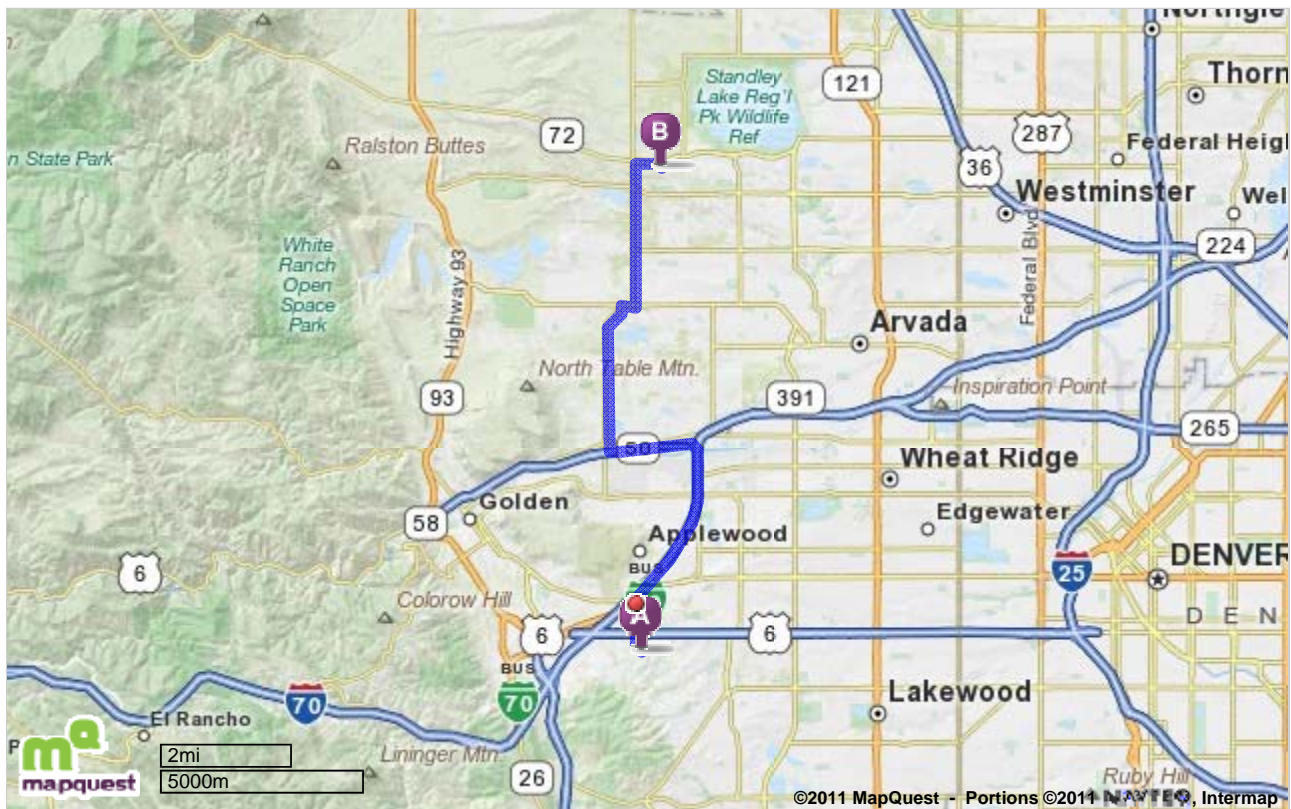

Total Travel Estimate: **12.55 miles - about 21 minutes**

[All rights reserved. Use subject to License/Copyright](#) |

Directions and maps are informational only. We make no warranties on the accuracy of their content, road conditions or route usability or expeditiousness. You assume all risk of use. MapQuest and its suppliers shall not be liable to you for any loss or delay resulting from your use of MapQuest. Your use of MapQuest means you agree to our [Terms of Use](#)