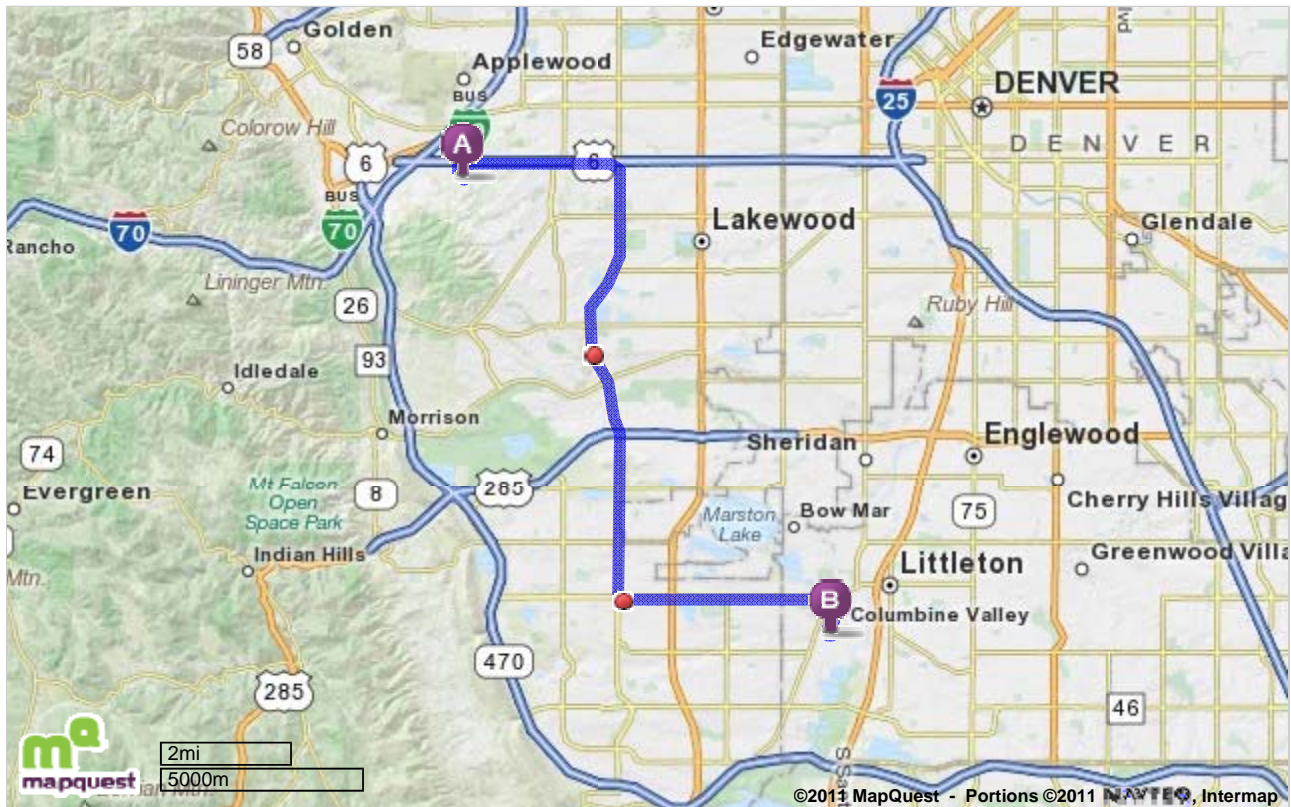

Notes

Trip to:
 Columbine Country Club
 17 Fairway Ln
 Littleton, CO 80123
 (303) 794-2674
16.44 miles
29 minutes

	400 Holman Way Golden, CO 80401-5253	Miles Per Section	Miles Driven	
	1. Start out going NORTHEAST on HOLMAN WAY toward GLADIOLA CT.	Go 0.04 Mi	0.04 mi	
	2. Take the 1st LEFT onto GLADIOLA CT. <i>If you reach FLORA WAY you've gone about 0.1 miles too far</i>	Go 0.05 Mi	0.08 mi	
	3. Turn LEFT onto W 4TH AVE.	Go 0.1 Mi	0.2 mi	
	4. Turn RIGHT onto INDIANA ST / CR-161 N.	Go 0.2 Mi	0.4 mi	
		5. Merge onto US-6 E / W 6TH AVE.	Go 2.8 Mi	3.2 mi
		6. Merge onto CO-391 S.	Go 5.4 Mi	8.6 mi
	7. Stay STRAIGHT to go onto S KIPLING ST / CR-25 S.	Go 3.0 Mi	11.6 mi	
	8. Turn LEFT onto W BOWLES AVE / CR-50 E. Continue to follow W BOWLES AVE. <i>W BOWLES AVE is 0.3 miles past W ALAMO PL</i>	Go 4.0 Mi	15.6 mi	
	9. Turn RIGHT onto S MIDDLEFIELD RD. <i>S MIDDLEFIELD RD is 0.1 miles past S PLATTE CANYON RD</i>	Go 0.4 Mi	16.0 mi	
	10. S MIDDLEFIELD RD becomes CLUB LN.	Go 0.3 Mi	16.4 mi	
	11. Turn LEFT onto FAIRWAY LN.	Go 0.07 Mi	16.4 mi	
	12. 17 FAIRWAY LN is on the LEFT . <i>If you reach WEDGE WAY you've gone a little too far</i>		16.4 mi	
	Columbine Country Club 17 Fairway Ln, Littleton, CO 80123	16.4 mi	16.4 mi	

(303) 794-2674

Total Travel Estimate: **16.44 miles - about 29 minutes**

[All rights reserved. Use subject to License/Copyright](#) |

Directions and maps are informational only. We make no warranties on the accuracy of their content, road conditions or route usability or expeditiousness. You assume all risk of use. MapQuest and its suppliers shall not be liable to you for any loss or delay resulting from your use of MapQuest. Your use of MapQuest means you agree to our [Terms of Use](#)