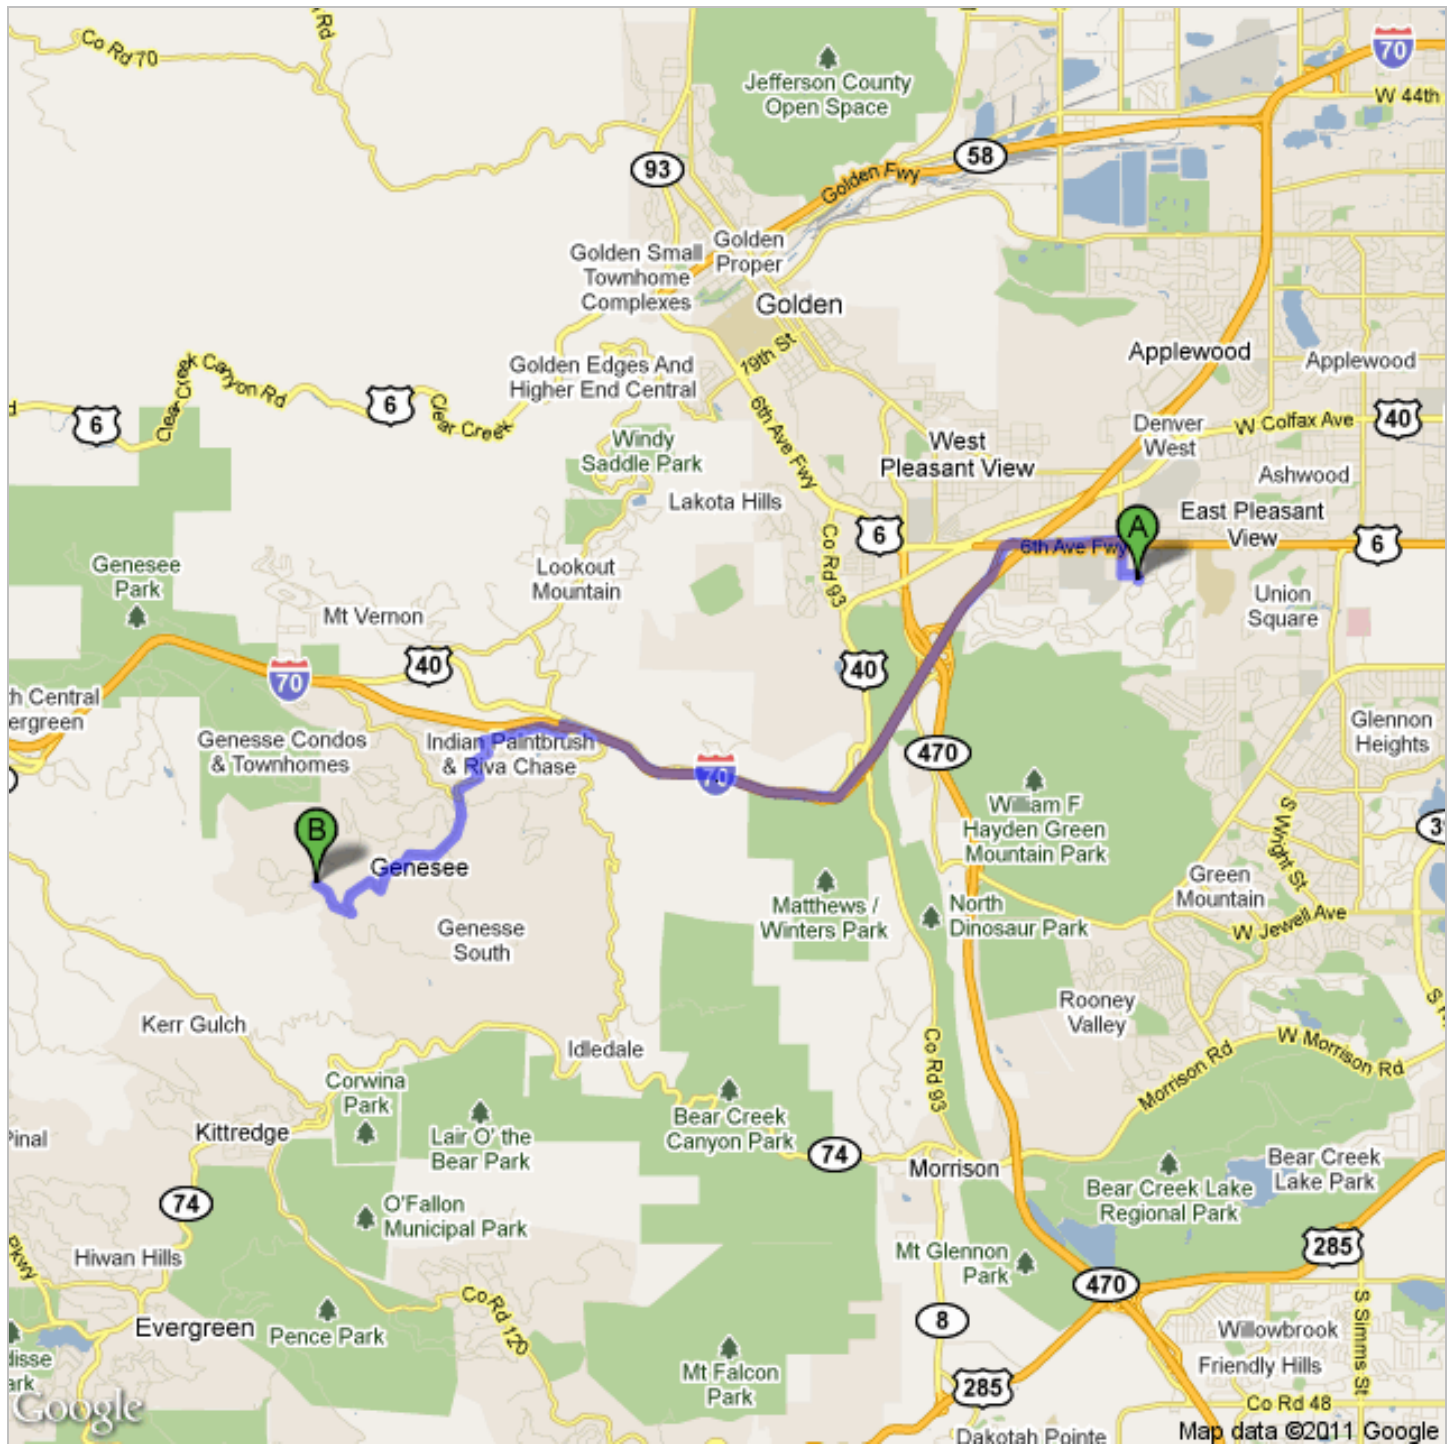

Directions to Foothills Pool Genesee

1985 Foothills Drive South, Golden, CO 80401-9186 - (303) 526-0589

9.9 mi – about 19 mins

Save trees. Go green!

Download Google Maps on your phone at google.com/gmm

 400 Holman Way, Golden, CO 80401

1. Head **northeast** on **Holman Way** toward **Gladiola Ct** go 52 ft
total 52 ft
-  2. Take the 1st left onto **Gladiola Ct** go 243 ft
total 295 ft
-  3. Turn left onto **W 4th Ave** go 0.1 mi
total 0.2 mi
-  4. Turn right onto **Indiana St**
About 2 mins go 0.3 mi
total 0.5 mi
-  5. Turn left to merge onto **US-6 W**
About 2 mins go 0.7 mi
total 1.2 mi
-  6. Take the exit onto **I-70 W** toward **Grand Jct**
About 5 mins go 4.8 mi
total 6.0 mi
-  7. Take exit **256** toward **Lookout/Mountain** go 0.3 mi
total 6.3 mi
-  8. Turn left toward **Genesee Ridge Rd**
About 1 min go 456 ft
total 6.4 mi
-  9. Take the 1st right onto **Genesee Ridge Rd**
About 5 mins go 2.3 mi
total 8.7 mi
-  10. Turn left onto **Foothills Dr S**
About 1 min go 0.3 mi
total 9.0 mi
-  11. Turn right to stay on **Foothills Dr S**
About 1 min go 0.5 mi
total 9.5 mi
-  12. Turn right to stay on **Foothills Dr S**
Destination will be on the right
About 1 min go 0.4 mi
total 9.9 mi

 **Foothills Pool Genesee**
1985 Foothills Drive South, Golden, CO 80401-9186 - (303) 526-0589

These directions are for planning purposes only. You may find that construction projects, traffic, weather, or other events may cause conditions to differ from the map results, and you should plan your route accordingly. You must obey all signs or notices regarding your route.

Map data ©2011 Google

Directions weren't right? Please find your route on maps.google.com and click "Report a problem" at the bottom left.