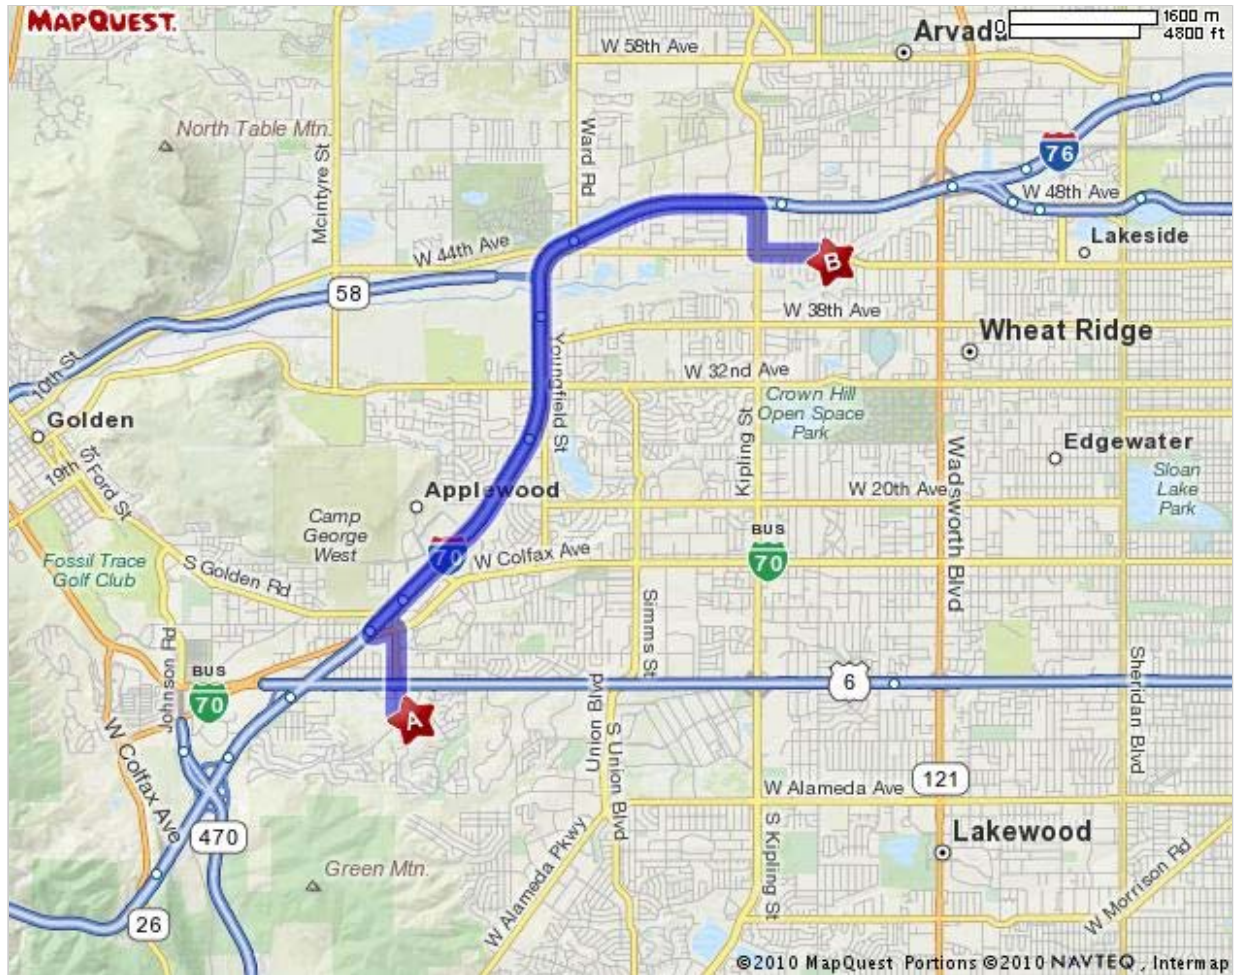

## 400 Holman Way, Golden, CO 80401-5253

- |   |   |           |
|---|---|-----------|
|    | 1. Start out going <b>NORTHEAST</b> on <b>HOLMAN WAY</b> toward <b>GLADIOLA CT.</b>         | go 0.0 mi |
|   | 2. Turn <b>LEFT</b> onto <b>GLADIOLA CT.</b>  | go 0.0 mi |
|    | 3. Turn <b>LEFT</b> onto <b>W 4TH AVE.</b>  | go 0.1 mi |
|    | 4. Turn <b>RIGHT</b> onto <b>INDIANA ST / CR-161 N.</b> Continue to follow <b>CR-161 N.</b> | go 0.7 mi |
|   | 5. Turn <b>LEFT</b> onto <b>W COLFAX AVE / I-70 BL W / US-40 W.</b>                         | go 0.2 mi |
|   | 6. Merge onto <b>I-70 E.</b>  | go 5.3 mi |
|   | 7. Merge onto <b>KIPLING ST / CO-391 S</b> via <b>EXIT 267.</b>                             | go 0.6 mi |
|   | 8. Turn <b>LEFT</b> onto <b>W 44TH AVE / CO-51 / CR-58.</b>                                 | go 0.6 mi |
|    | 9. Turn <b>RIGHT</b> onto <b>FIELD ST.</b>  | go 0.0 mi |

END

10. 4355 FIELD ST is on the RIGHT.

go 0.0 mi

4355 Field St, Wheat Ridge, CO 80033-3069

Total Travel Estimate : 7.69 miles - about 11 minutes

Route Map [Hide](#)

[All rights reserved. Use subject to License/Copyright](#) | [Map Legend](#)